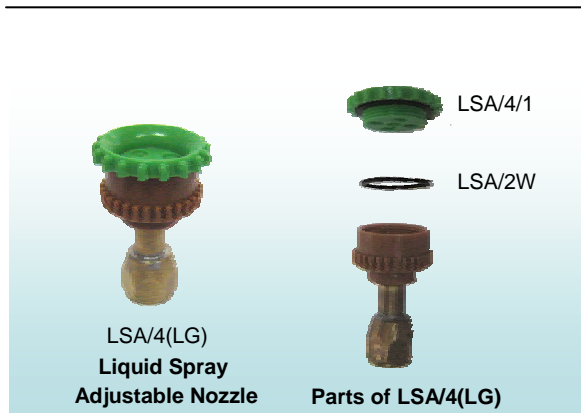

OPTIONAL SPRAYING ACCESSORIES

SOLID CONE NOZZLE

Usage:

- It is an adjustable solid cone nozzle which is highly effective and efficient.
- It gives wider coverage and even distribution.
- The nozzle caps are interchangeable. There are eight cap sizes with output volume from 0.35 l/min - 1.85 l/min.
- Most suited to spot treatment or selective spraying treatment.

Solid Cone Nozzle spraying pattern

Item	Description
 LSA/4(L)	Liquid Spray Adjustable Nozzle (Light Brown)
 LSA/4(O)	Liquid Spray Adjustable Nozzle (Orange)
 LSA/4(R)	Liquid Spray Adjustable Nozzle (Red)
 LSA/4(B)	Liquid Spray Adjustable Nozzle (Blue)
 LSA/4(Y)	Liquid Spray Adjustable Nozzle (Yellow)
 LSA/4(LG)	Liquid Spray Adjustable Nozzle (Lime Green)
 LSA/4(EG)	Liquid Spray Adjustable Nozzle (Emerald Green)
 LSA/4(G)	Liquid Spray Adjustable Nozzle (Grey)

Item	Description
LSA/4(4VI) Nozzle Cap Set (Low Volume)	 Light Brown Nozzle Cap (0.35-0.45 L/min)
	 Orange Nozzle Cap (0.55-0.65 L/min)
	 Red Nozzle Cap (0.70-0.85 L/min)
	 Blue Nozzle Cap (0.90-1.05 L/min)
LSA/4(4VII) Nozzle Cap Set (High Volume)	 Yellow Nozzle Cap (1.10-1.25 L/min)
	 Lime Green Nozzle Cap (1.30-1.45 L/min)
	 Emerald Green Nozzle Cap (1.50-1.65 L/min)
	 Grey Nozzle Cap (1.70-1.85 L/min)