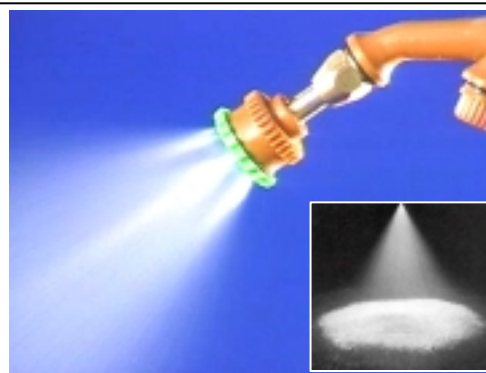

OPTIONAL SPRAYING ACCESSORIES

SOLID CONE NOZZLE

Usage:

- It is an adjustable solid cone nozzle which is highly effective and efficient.
- It gives wider coverage and even distribution.
- The nozzle caps are interchangeable. There are eight cap sizes with output volume from 0.35 l/min - 1.85 l/min.
- Most suited to spot treatment or selective spraying treatment.

Solid Cone Nozzle spraying pattern

Item	Description
 LSA/4(L)	Liquid Spray Adjustable Nozzle (Light Brown)
 LSA/4(O)	Liquid Spray Adjustable Nozzle (Orange)
 LSA/4(R)	Liquid Spray Adjustable Nozzle (Red)
 LSA/4(B)	Liquid Spray Adjustable Nozzle (Blue)
 LSA/4(Y)	Liquid Spray Adjustable Nozzle (Yellow)
 LSA/4(LG)	Liquid Spray Adjustable Nozzle (Lime Green)
 LSA/4(EG)	Liquid Spray Adjustable Nozzle (Emerald Green)
 LSA/4(G)	Liquid Spray Adjustable Nozzle (Grey)

Item	Description
LSA/4(4VI) Nozzle Cap Set (Low Volume)	 Light Brown Nozzle Cap (0.35-0.45 L/min)
	 Orange Nozzle Cap (0.55-0.65 L/min)
	 Red Nozzle Cap (0.70-0.85 L/min)
	 Blue Nozzle Cap (0.90-1.05 L/min)
LSA/4(4VII) Nozzle Cap Set (High Volume)	 Yellow Nozzle Cap (1.10-1.25 L/min)
	 Lime Green Nozzle Cap (1.30-1.45 L/min)
	 Emerald Green Nozzle Cap (1.50-1.65 L/min)
	 Grey Nozzle Cap (1.70-1.85 L/min)