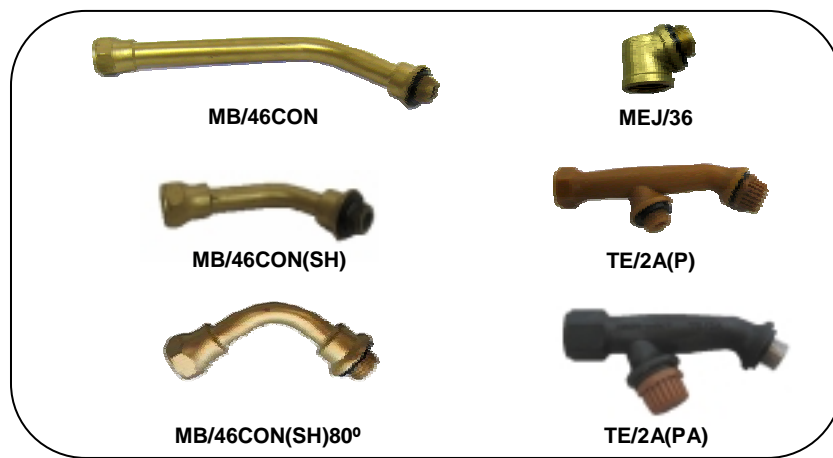

OPTIONAL SPRAYING ACCESSORIES

ELBOW

Type	: Elbow Lance
Feature/Usage	: Ideal use for different angles spray and target.
Material	: a) Brass - MB/46CON, MB/46CON(SH), MB/46CON(SH)80°, MEJ/36 b) POM - TE/2A(P) c) PP - TE/2A(PA) d) Brass (Chrome) - MEJ/36*
Length	: 3 " - MB/46CON(SH), MB/46CON(SH)80° 6 " - MB/46CON
Degree	: MB/46CON (30°), MB/46CON(SH) (30°), MB/46CON(SH) 80°

Double Bend With Gland Nozzle Cpt.

Type	: Double bend complete with hollow cone nozzle
Feature/Usage	: - For various pesticide spraying - Double nozzle to meet customer requirement - Effective in killing middle part of the spraying
Material	: Brass
Thread	: 22G - PB/A5CPT, MFB/51CPT, MB/51CPT

Pictures showed Twin Elbow TE/2A(P) adapt to Spraying Lance MB/46 and LSA/4(LB) used for various spraying purposes.